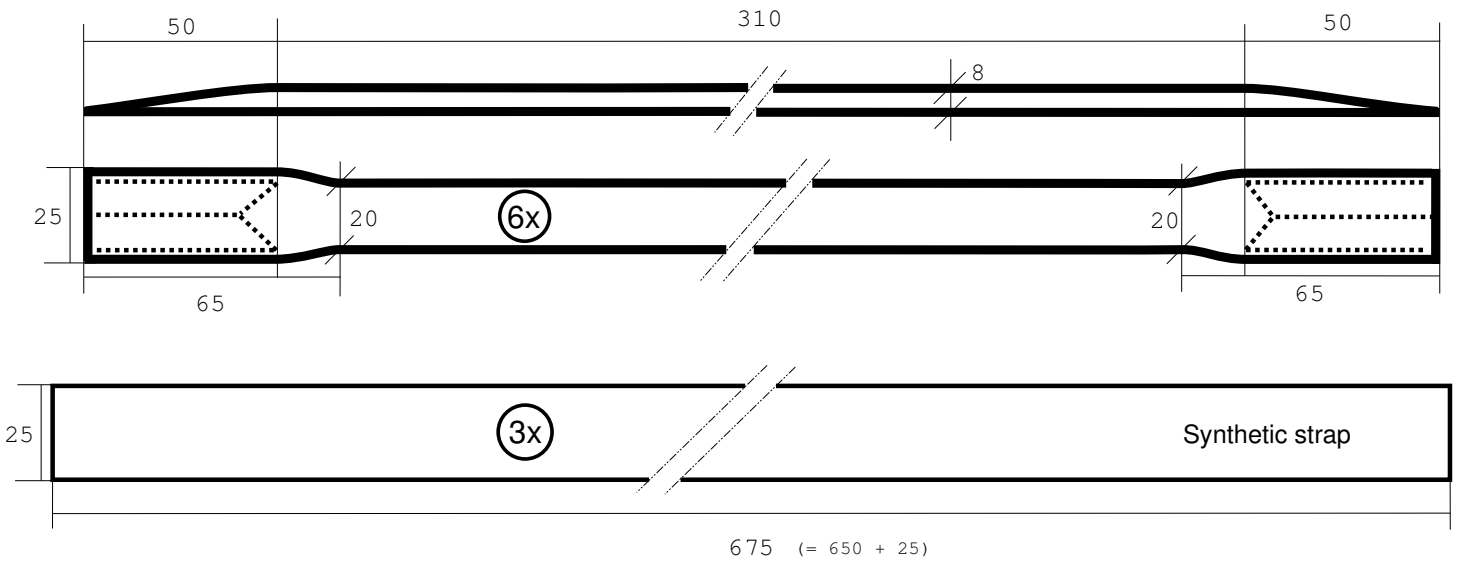

HORSEBALL

Specifications:

The ball is a light-coloured football surrounded by a harness to which six leather handles are attached.

	6-10	11-14	15-18, Senior
- Player's age	6-10	11-14	15-18, Senior
- Football size	T2	T3	T4
- Circumference of ball	470 mm	600 mm	650 mm
- Distance between fixing points of a single handle	150 mm	180 mm	200 mm
- Length of handles (*)	250 mm	280 mm	310 mm
- Width of handles	16/18 mm	18/20 mm	20 mm
- Thickness of handles	4/6 mm	6/8 mm	6/8 mm
- Total weight	4/500 g	5/600 g	6/700 g

(*) length of the handles measured as the length of the leather without taking in to account the stitchings.