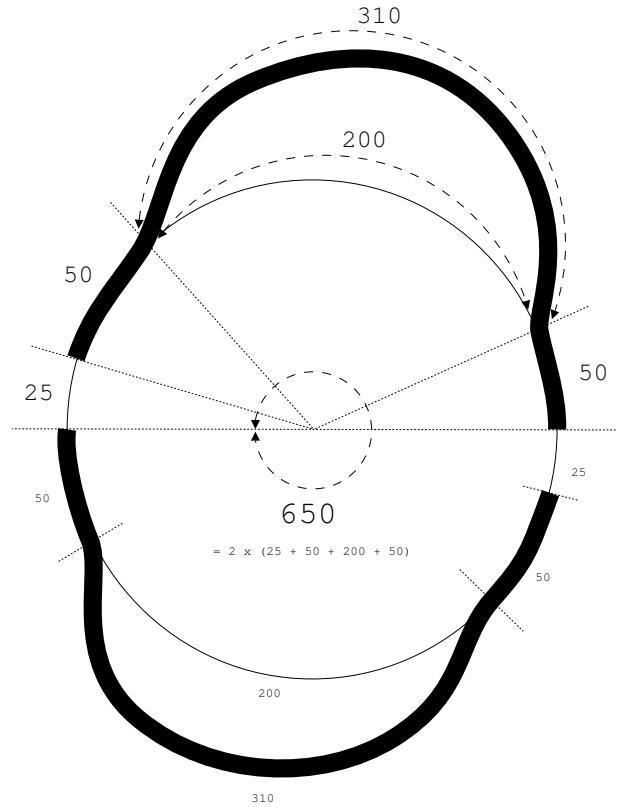

HORSEBALL

Specifications:

The ball is a light-coloured football surrounded by a harness to which six leather handles are attached.

	6-10	11-14	15-18, Senior
- Player's age	6-10	11-14	15-18, Senior
- Football size	T2	T3	T4
- Circumference of ball	470 mm	600 mm	650 mm
- Distance between fixing points of a single handle	150 mm	180 mm	200 mm
- Length of handles (*)	250 mm	280 mm	310 mm
- Width of handles	16/18 mm	18/20 mm	20 mm
- Thickness of handles	4/6 mm	6/8 mm	6/8 mm
- Total weight	4/500 g	5/600 g	6/700 g

(*) length of the handles measured as the length of the leather without taking in to account the stitchings.